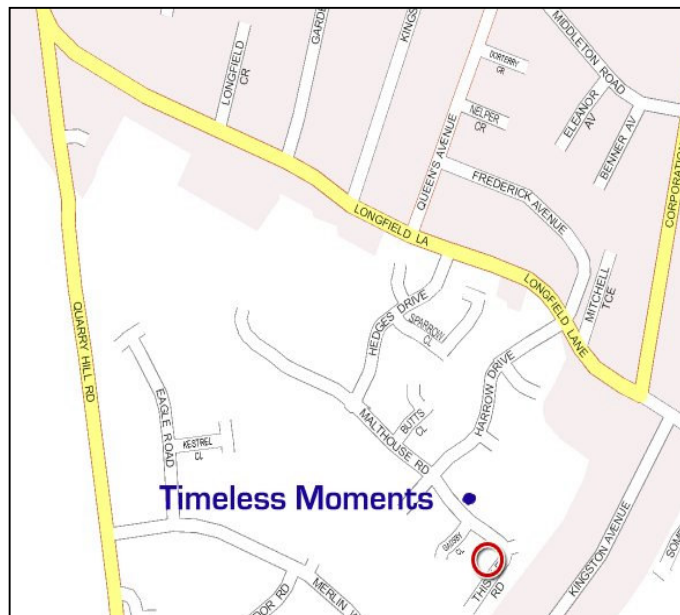

Directions To Timeless Moments Ltd

From all directions:

Exit M1 at junction 25

From the South take the 2nd exit up to the traffic lights.
From the North take the 5th exit up to the traffic lights

Go straight across the cross roads up Rushy Lane.
Follow Rushy Lane into Stanton village and at the junction opposite the old hall turn right onto Stanhope Street with the pub on your left after 50 m.
Follow this road to the main road (Low's Lane) and turn left. Follow Low's Lane towards Ilkeston around the immediate sharp right bend and on up to Quarry Hill Rd.
At the top of Quarry Hill Road turn sharp right onto Longfield lane.
Take the 2nd right into Harrow Drive
After 150 m turn left onto Thistle Road.
We are number 7, on the left.